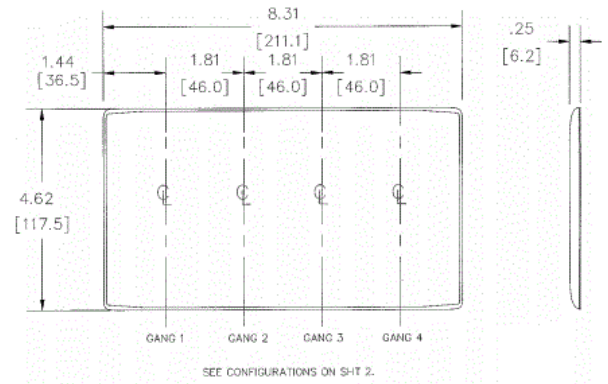

### Ordering Information

Description	Color	Catalog No.	UPC
4-Gang, 4-Duplex Openings	White	NP84W	883778102332

### Specifications

Plate Material	Nylon
Plate Type	4-Gang
Plate Openings	Duplex
Mounting Screws	Steel painted, slotted head
Appearance	Smooth