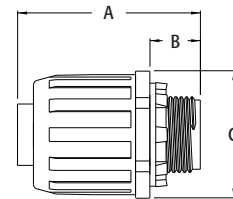

SNAP²IT[®] Non-Metallic Connectors

LIQUID TIGHT

Scan For Video

For use with non-metallic liquid-tight conduit, type B only. Push on installation. Produced from UV rated plastic for long outdoor life.

FEATURES AND BENEFITS

- Competitively priced
- Fast and easy installation
- Provides a super-secure, liquid-tight seal
- Save 17 seconds per connector vs. 57 seconds for multi-piece connectors at same cost

CATALOG NUMBER	UPC/DCI/NAED MFG #018997	TRADE SIZE	KO SIZE	UNIT PKG	STD PKG	DIM A	DIM B	DIM C
NMLT5	54576	1/2	1/2	25	100	2.376	.619	1.420
NMLT7	54577	3/4	3/4	10	50	2.425	.670	1.664
NMLT10	54102	1	1	5	25	2.530	.708	1.856

PATENTED.

PUSHES
onto conduit!
NO TOOLS

INSTALLATION INSTRUCTIONS

No tools required! To install, simply **PUSH ON** to conduit. That's it!

90° SNAP²IT[®] Non-Metallic Connectors

For use with non-metallic liquid-tight conduit, type B only. Push on installation. Produced from UV rated plastic for long outdoor life.

Fast and easy installation (see above).

CATALOG NUMBER	UPC/DCI/NAED MFG #018997	TRADE SIZE	KO SIZE	UNIT PKG	STD PKG	DIM A	DIM B	DIM C
NMLT905	54578	1/2	1/2	10	50	2.331	.605	3.389
NMLT907	54579	3/4	3/4	10	50	2.682	.670	3.645
NMLT9010	54104	1	1	5	25	2.874	.708	4.107