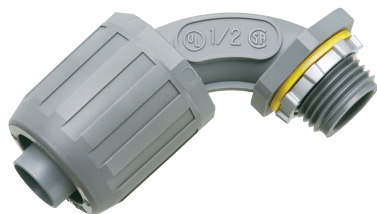

SNAP²IT[®] Non-Metallic Connectors

LIQUID TIGHT

Scan For Video

For use with non-metallic liquid-tight conduit, type B only. Push on installation. Produced from UV rated plastic for long outdoor life.

FEATURES AND BENEFITS

- Competitively priced
- Fast and easy installation
- Provides a super-secure, liquid-tight seal
- Save 17 seconds per connector vs. 57 seconds for multi-piece connectors at same cost

CATALOG NUMBER	UPC/DCI/NAED MFG #018997	TRADE SIZE	KO SIZE	UNIT PKG	STD PKG	DIM A	DIM B	DIM C
NMLT5	54576	1/2	1/2	25	100	2.376	.619	1.420
NMLT7	54577	3/4	3/4	10	50	2.425	.670	1.664
NMLT10	54102	1	1	5	25	2.530	.708	1.856

PATENTED.

PUSHES
onto conduit!
NO TOOLS

INSTALLATION INSTRUCTIONS

No tools required! To install, simply **PUSH ON** to conduit. That's it!

90° SNAP²IT[®] Non-Metallic Connectors

For use with non-metallic liquid-tight conduit, type B only. Push on installation. Produced from UV rated plastic for long outdoor life.

Fast and easy installation (see above).

CATALOG NUMBER	UPC/DCI/NAED MFG #018997	TRADE SIZE	KO SIZE	UNIT PKG	STD PKG	DIM A	DIM B	DIM C
NMLT905	54578	1/2	1/2	10	50	2.331	.605	3.389
NMLT907	54579	3/4	3/4	10	50	2.682	.670	3.645
NMLT9010	54104	1	1	5	25	2.874	.708	4.107