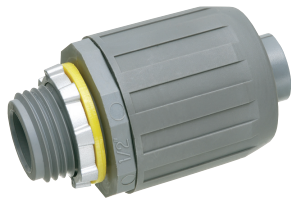

SNAP²IT[®] Non-Metallic Connectors

LIQUID TIGHT

Scan For Video

For use with non-metallic liquid-tight conduit, type B only. Push on installation. Produced from UV rated plastic for long outdoor life.

FEATURES AND BENEFITS

- Competitively priced
- Fast and easy installation
- Provides a super-secure, liquid-tight seal
- Save 17 seconds per connector vs. 57 seconds for multi-piece connectors at same cost

CATALOG NUMBER	UPC/DCI/NAED MFG #018997	TRADE SIZE	KO SIZE	UNIT PKG	STD PKG	DIM A	DIM B	DIM C
NMLT5	54576	1/2	1/2	25	100	2.376	.619	1.420
NMLT7	54577	3/4	3/4	10	50	2.425	.670	1.664
NMLT10	54102	1	1	5	25	2.530	.708	1.856

PATENTED.

PUSHES
onto conduit!
NO TOOLS

INSTALLATION INSTRUCTIONS

No tools required! To install, simply **PUSH ON** to conduit. That's it!

90° SNAP²IT[®] Non-Metallic Connectors

For use with non-metallic liquid-tight conduit, type B only. Push on installation. Produced from UV rated plastic for long outdoor life.