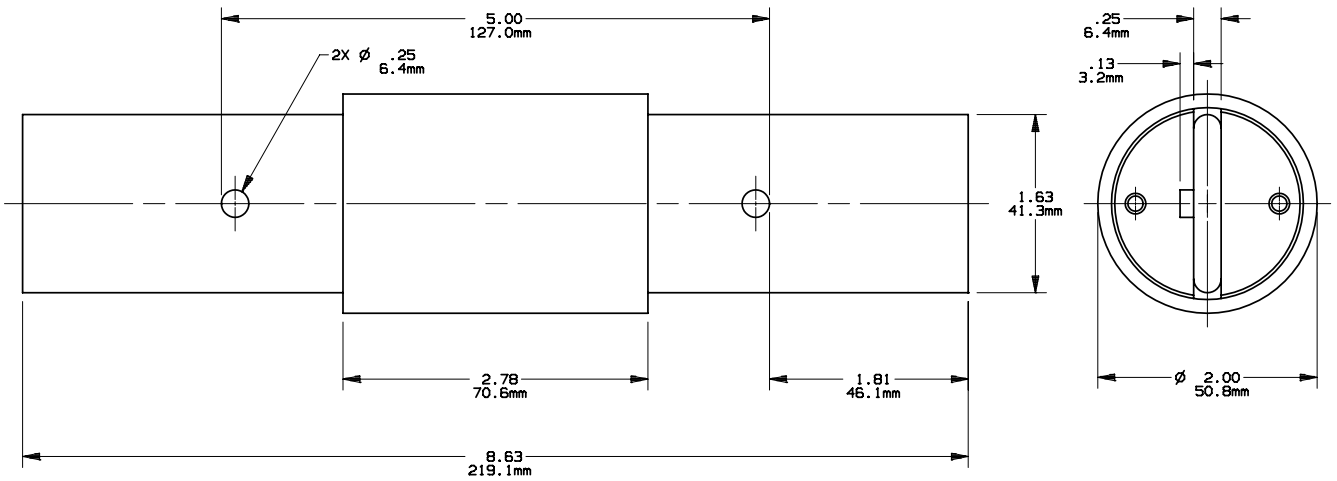

REV	DATE	ECO	DESCRIPTION	BY	CK	APP
-	10/24/07	NA	INITIAL RELEASE	JMM	NA	NA

MERSEN USA NEWBURYPORT-MA, LLC
374 MERRIMAC STREET
NEWBURYPORT, MA 01950

A2Y(225, 250, 300, 350, 400)-3
A6Y(300, 400)-21

OUTLINE DIMENSIONS
NOT TO BE USED FOR PRODUCTION

PRODUCT MANAGER
SIGN:
DATE:

DESIGN ENGINEER
SIGN:
DATE:

FORM 600
225-400A   250V, 600V

701394